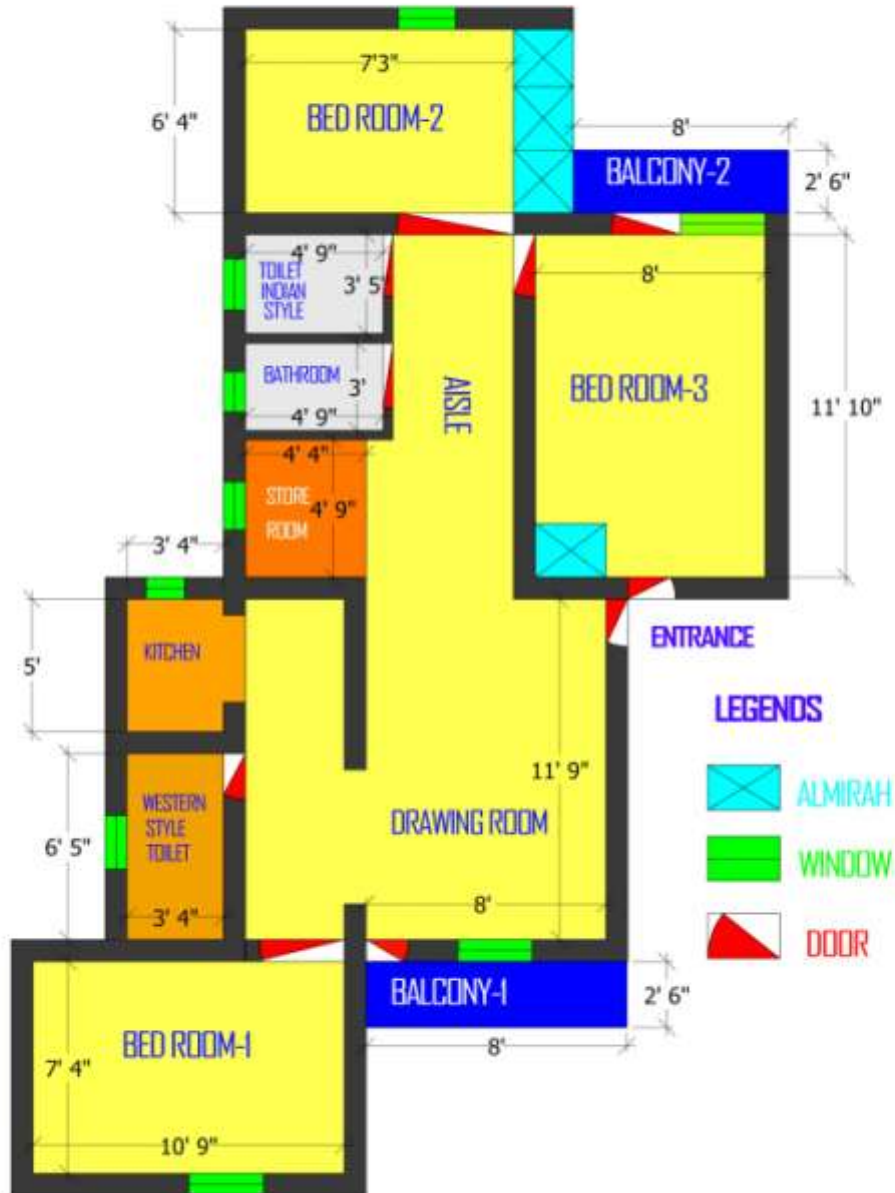

DESIGN SKETCH OF G-8, LIG FLATS, NARELA, PKT-3, NEW DELHI

CREATED BY -27 BN CRPF

PANORAMIC INTERIOR VIEW FROM MAIN GATE OF G-8

PANORAMIC VIEW MAIN GATE G-8

VIEW OF TOWER A-1

26

ENTRANCE

BEDROOM-3

ALMIRAH BEDROOM-3

BALCONY-2

BEDROOM-2

ALMIRAH

STORE ROOM

TOILET INDIAN STYLE

WESTERN STYLE TOILET

WESTERN STYLE TOILET